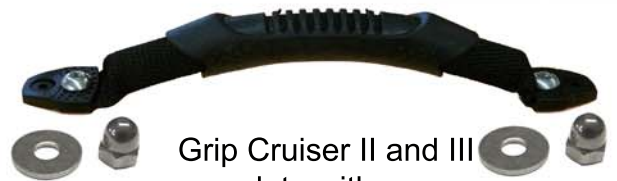

# Deckfittings Touringkajaks PRIJON

Belt for paddle holder behind cockpit. Art.: 90283

Grip Cruiser II and III complete with screws 90001639

Locking fitting 90014

Topcleat 90000911

Belt fitting with rope control 90000688