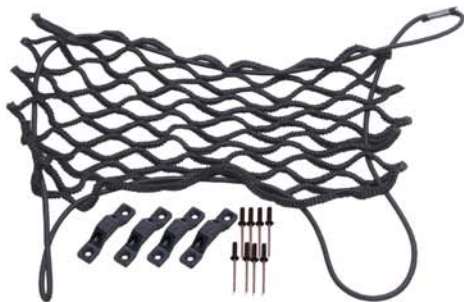

# Deckfittings Touringkajaks PRIJON

Belt for paddle holder behind cockpit. Art.: 90283

Grip Cruiser II and III complete with screws 90001639

Locking fitting 90014

Topcleat 90000911

Belt fitting with rope control 90000688

Grip Tour complete 90000241

Screws for deck fittings M4 Set of 10 pcs. 10000001

Belt fitting basic 90000565

Rivet for Deckfitting 4x14 90000553 (Set of 10 pcs.)

Deck net with fittings L size 90001244 S size 90128

Hook for front line 90001175

Side fitting for front line. 90000646

Front line (please give us the boat type) 90285

Hook for deck netting small 90001756

Grip ball 90001681